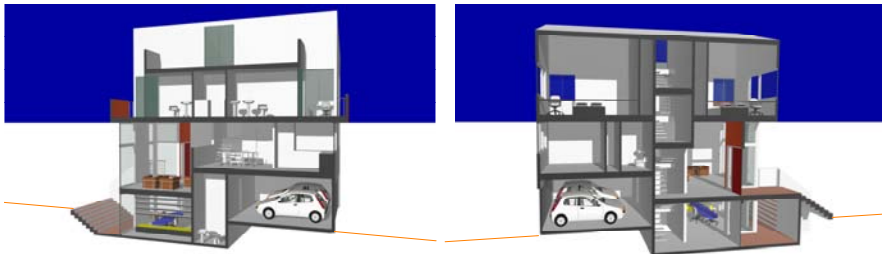

Bearden Place mixed use project competition, Minneapolis