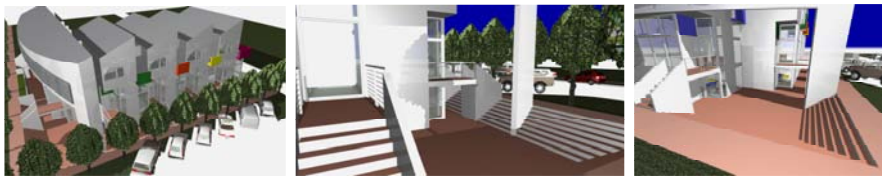

Bearden Place mixed use project competition, Minneapolis