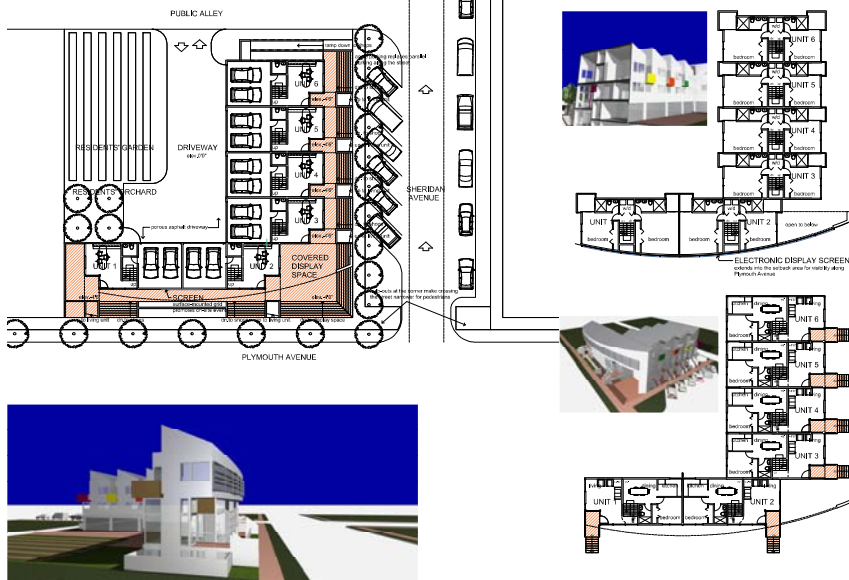

OBJECTIVE: